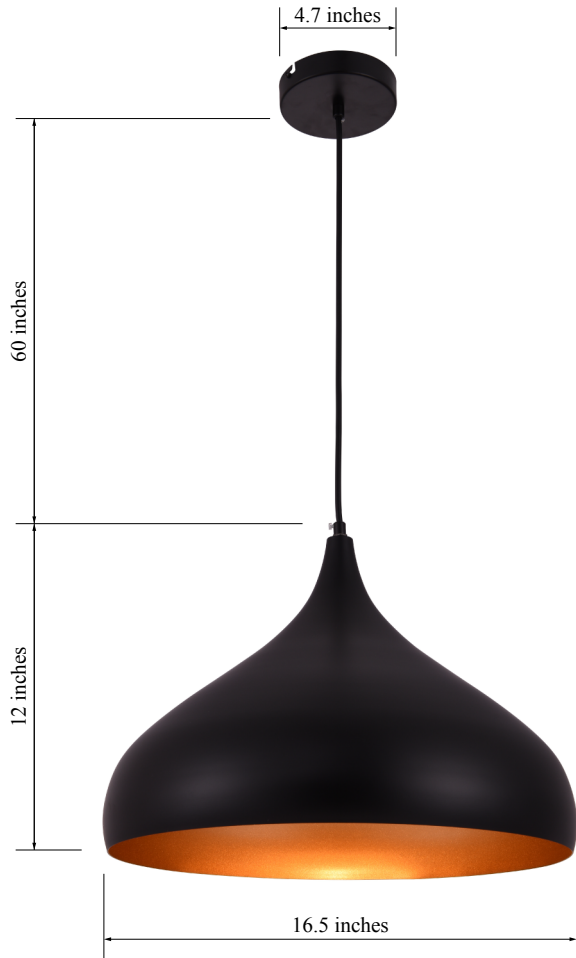

## CIRCA COLLECTION

Circa 1-Light Pendant lamp Aluminium Shade

Black  
Item No:LDPD2045

### Dimensions

|                  |          |
|------------------|----------|
| Canopy Size(in)  | D4.7"H1" |
| Chain/Rod Length | 60"      |
| Length           | N/A      |
| Width            | 16.5"    |
| Height           | 12"      |
| Maximum Height   | 72"      |

### Specifications

|                |                  |
|----------------|------------------|
| Finish         | 4 Finishes       |
| Material       | Iron / Aluminium |
| Glass Color    | N/A              |
| Type           | Pendant lamp     |
| Hanging Device | Cord             |
| Voltage        | 110-125V         |
| Dimmable       | Yes              |
| Warranty       | 1 Year Limited   |
| Shipment Type  | Small Parcel     |